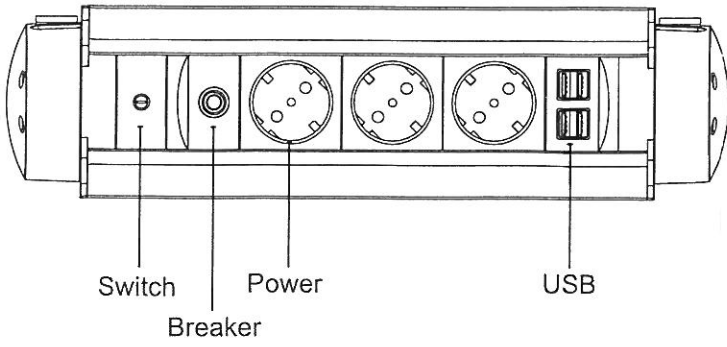

- Temperature: 0°C~35°C
- Rating: 240V~, 50Hz, 5A

SWITCH :
ON/OFF switch illuminated with two red dots

SOCKET :
AC 240V/50HZ,5A 1200W

USB :
Connection of standard commercial four USB-appliances

Miniature Circuit Breaker