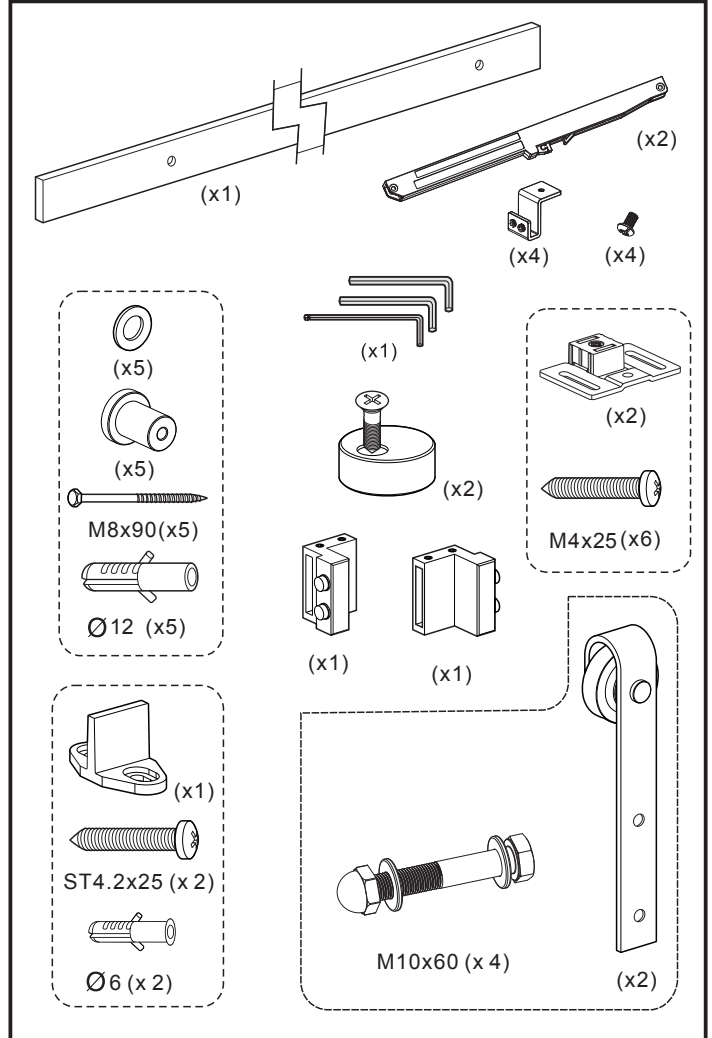

Installation Manual

Max.
80 kg

40-45 mm

9

10

11