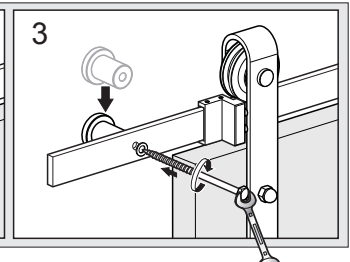

Installation Manual

Max.
80 kg

40-45 mm

9

10

11