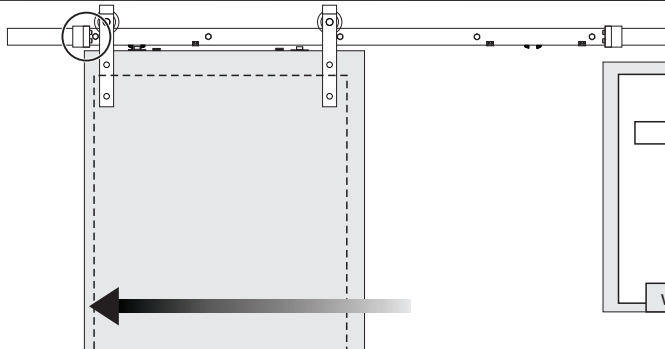

Installation Manual

Max.
80 kg

40-45 mm

9

10

11