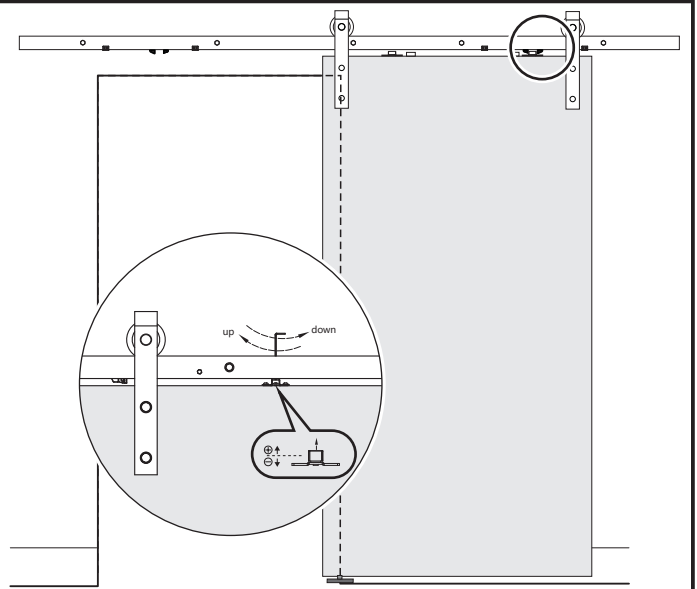

Installation Manual

Max.
80 kg

40-45 mm

9

10

11