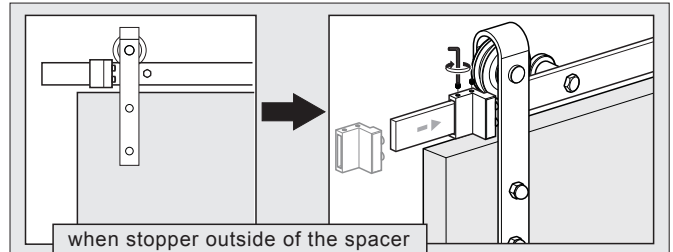

Installation Manual

Max.
80 kg

40-45 mm

9

10

11